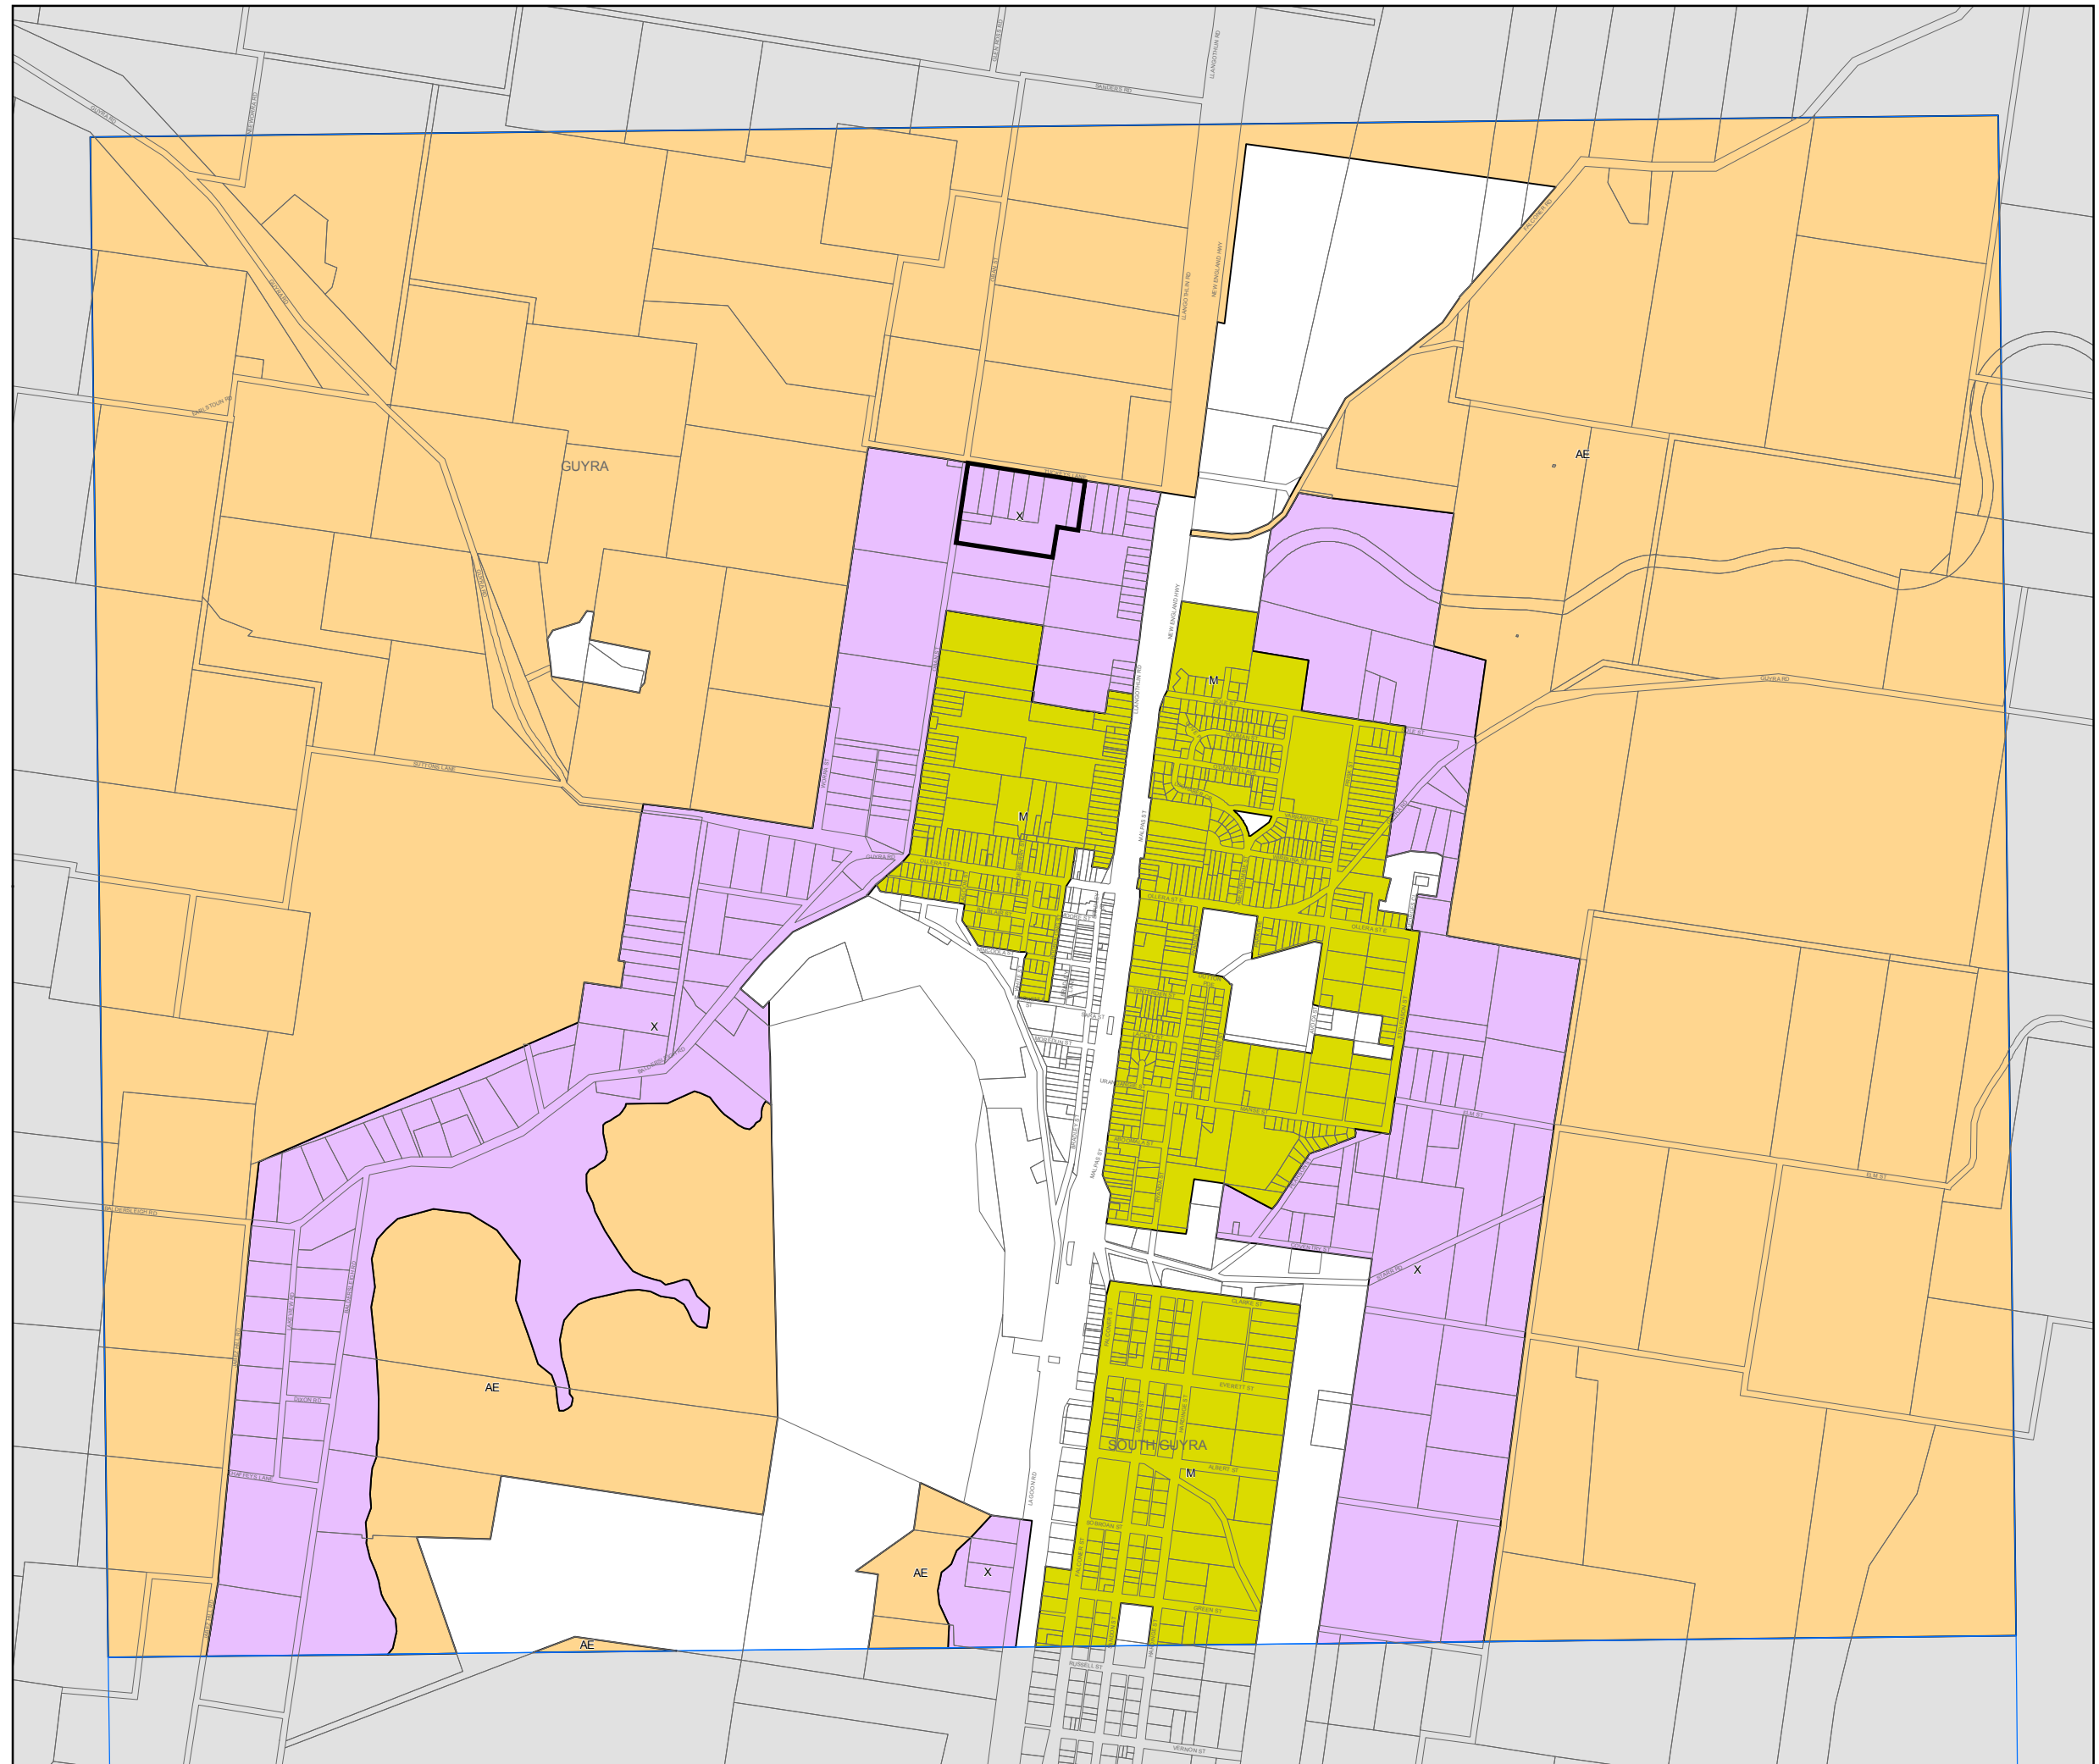

Guyra Local Environmental Plan 2012

Lot Size Map - Sheet LSZ_004A

Minimum Lot Size (sq m)

- M 600
- V 2000
- X 8000
- AE 200 ha

Cadastre

Cadastre 13/01/2011 © Land and Property Information (LPI)

0 200 400 600 800 Metres

Scale: 1:20,000 @ A3

Projection: GDA 1994
MGA Zone 56

Map identification number:
3650_COM_LSZ_004A_020_20120404